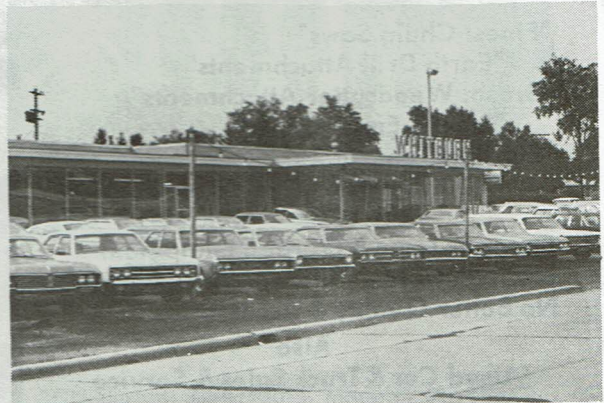

# Our Best to Merrill in its 125th year and our 22nd year

We've grown from a modest 2 car showroom and 100 ft. lot to an 8 car showroom and 500 ft. lot with

all the modern facilities and equipment necessary to service this area well.

Merrill's  
**Ford/Mercury Whitburn** Motor  
Dealer Company  
North Hwy. 51 Merrill, Wisconsin

**“Due to our ‘high’ overhead,  
we will not be undersold.”**

Park City  
Liquor  
was established  
on  
February 1,  
1968.

## **PARK CITY LIQUOR**

100 N. FOSTER STREET

RUTH RADLINGER, PROPRIETOR

OPEN DAILY 9 TO 9