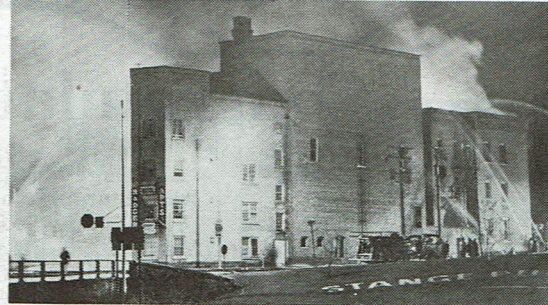

Decades of Insurance Protection

Michigan Tanning Co. Plant destroyed August, 1916.

Merrill Box Company destroyed October, 1938.

Lincoln Co. Fairgrounds mostly destroyed July, 1943.

Merrill High School, gutted by fire, late summer, 1947.

Mead's Store, (site of new "The Guy's" store) gutted in November, 1951.

Badger Hotel & Apts., (now Park Place) gutted in 1967.

Barn destroyed, summer, 1970.

ASSOCIATION OF LINCOLN COUNTY INSURANCE AGENTS