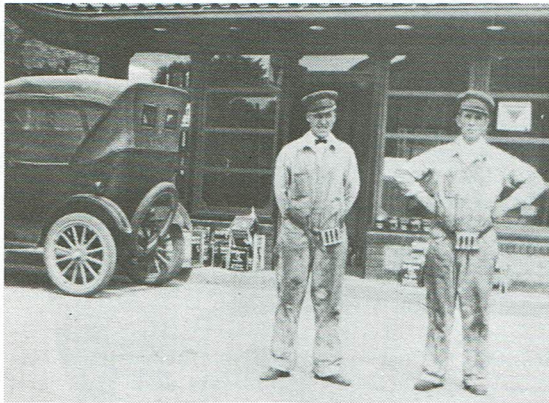

Serving Merrill for 15 years

In 1925, Mr. Otto Meyer and Mr. Keller operated today's Adolph's Conoco. At that time, the service center was a Mobil station.

Adolph Winczewski currently owns and operates Adolph's Conoco. This unit has been serving Merrill for 15 years.

ADOLPH'S CONOCO SERVICE

Corner 2nd & Cleveland

In business since 1965

In shoes for 45 years

Before the parade in 1947 when Merrill celebrated its centennial, John Edbauer dressed as a lady of the era was escorted by Jim Pfothenauer, manager of Merrill Shoe.